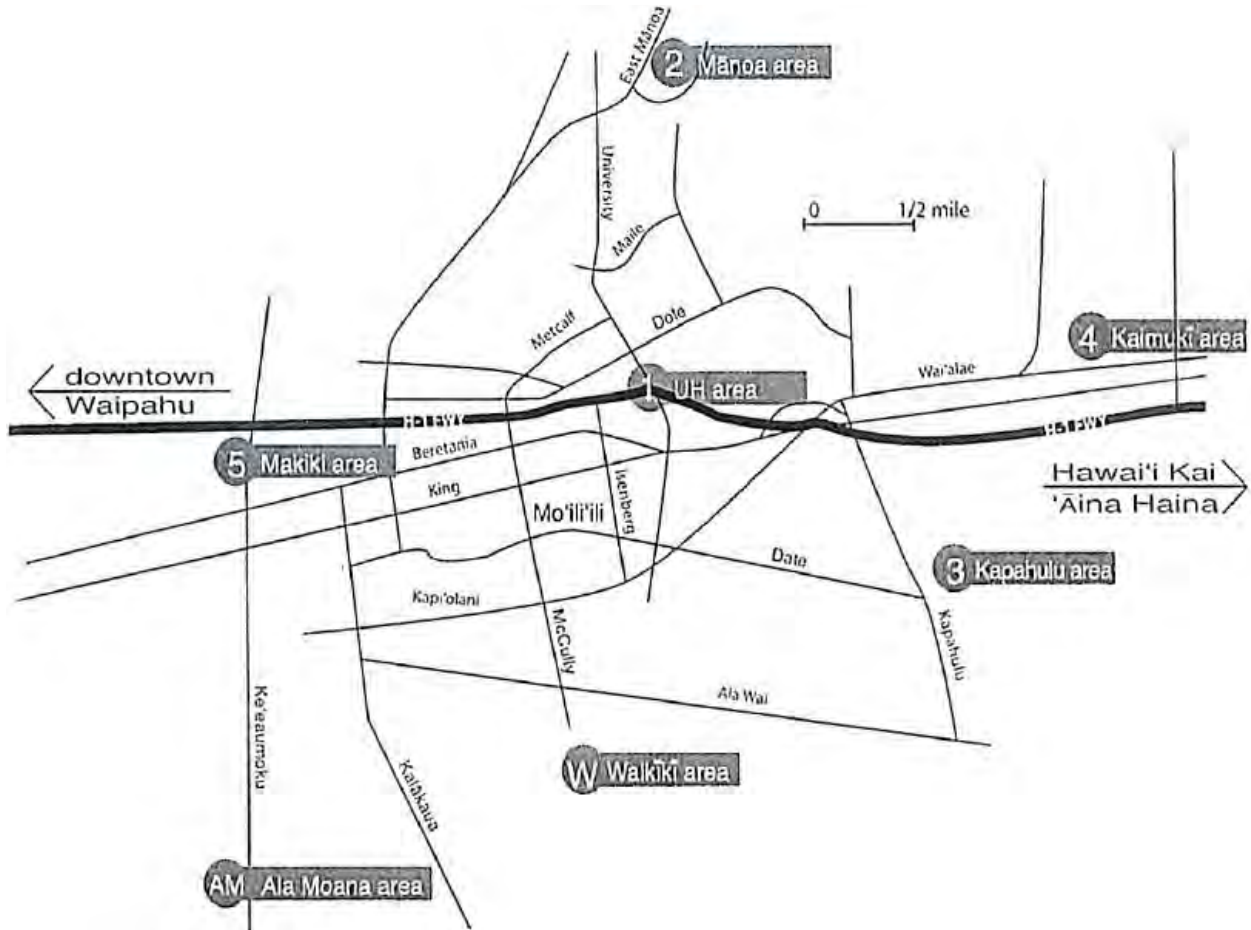

Panda Express – 11:00 am – 2:00 pm (Closed May 18)

L&L: 8:00 am – 2:00 pm (Closed May 18)

India Café: 11:00 am – 2:00 pm (Closed May 18)

Closed on State Holidays:

May 25

June 11

July 3

August 21

Please refer to the University of Hawaii campus map.

2nd Floor of Athletics Complex	L & L Hawaiian Barbeque	M – F	7:00 am – 5:00 pm	Asian American fusion plate lunches, sandwiches, local favorites
Biomedical Science Section	Simply Ono	M – F	10:00 am – 2:00 pm	Plate lunches, salads, desserts
Business Administration	The Bean Counter	M – Th F	7:30 am – 6:00 pm 7:30 am – 4:30 pm	Coffee, tea, soft drinks, bagels, salad, fruit
Campus Center:	Starbucks Coffee	M – Th F	6:00 am – 10:00 pm 6:00 am – 6:00 pm	Coffee, tea, pastries, sandwiches
	Simply to Go	M – F	8:00 am – 3:00 pm	Sandwiches, snacks, soft drinks
	Jamba Juice	M – Th F	7:00 am – 5:00 pm 7:00 am – 4:00 pm	Smoothies, baked goods, oatmeal
	Stir Fresh	M – F	10:00 am – 2:00 pm	Stir fry, rice bowls, poke
	Pizza Hut Express	M – F	10:00 am – 2:00 pm	Pizza, breadsticks, buffalo wings
	Subway	M – F	7:00 am – 7:00 pm	Sandwiches, soup, parfait, salad
	Campus Food Court (Aja Sushi & Bento)	M – F	7:00 am – 3:00 pm	Plate lunch, burgers, Salad bar, snacks, drinks

Off-Campus Food

ZONES

- 1 15-30 minute walk from UH or via #4 or #6 bus southbound
- 2 15-30 minute walk from UH or via #6 University Ave. bus northbound
- 3 30-45 minute walk or via #13 Waikiki/Liliha westbound
- 4 30-45 minute walk or via #13 Waikiki/Liliha westbound & #1 bus Wai'alaie Ave eastbound
- 5 30-45 minute walk or via #1 bus So. Beretania westbound